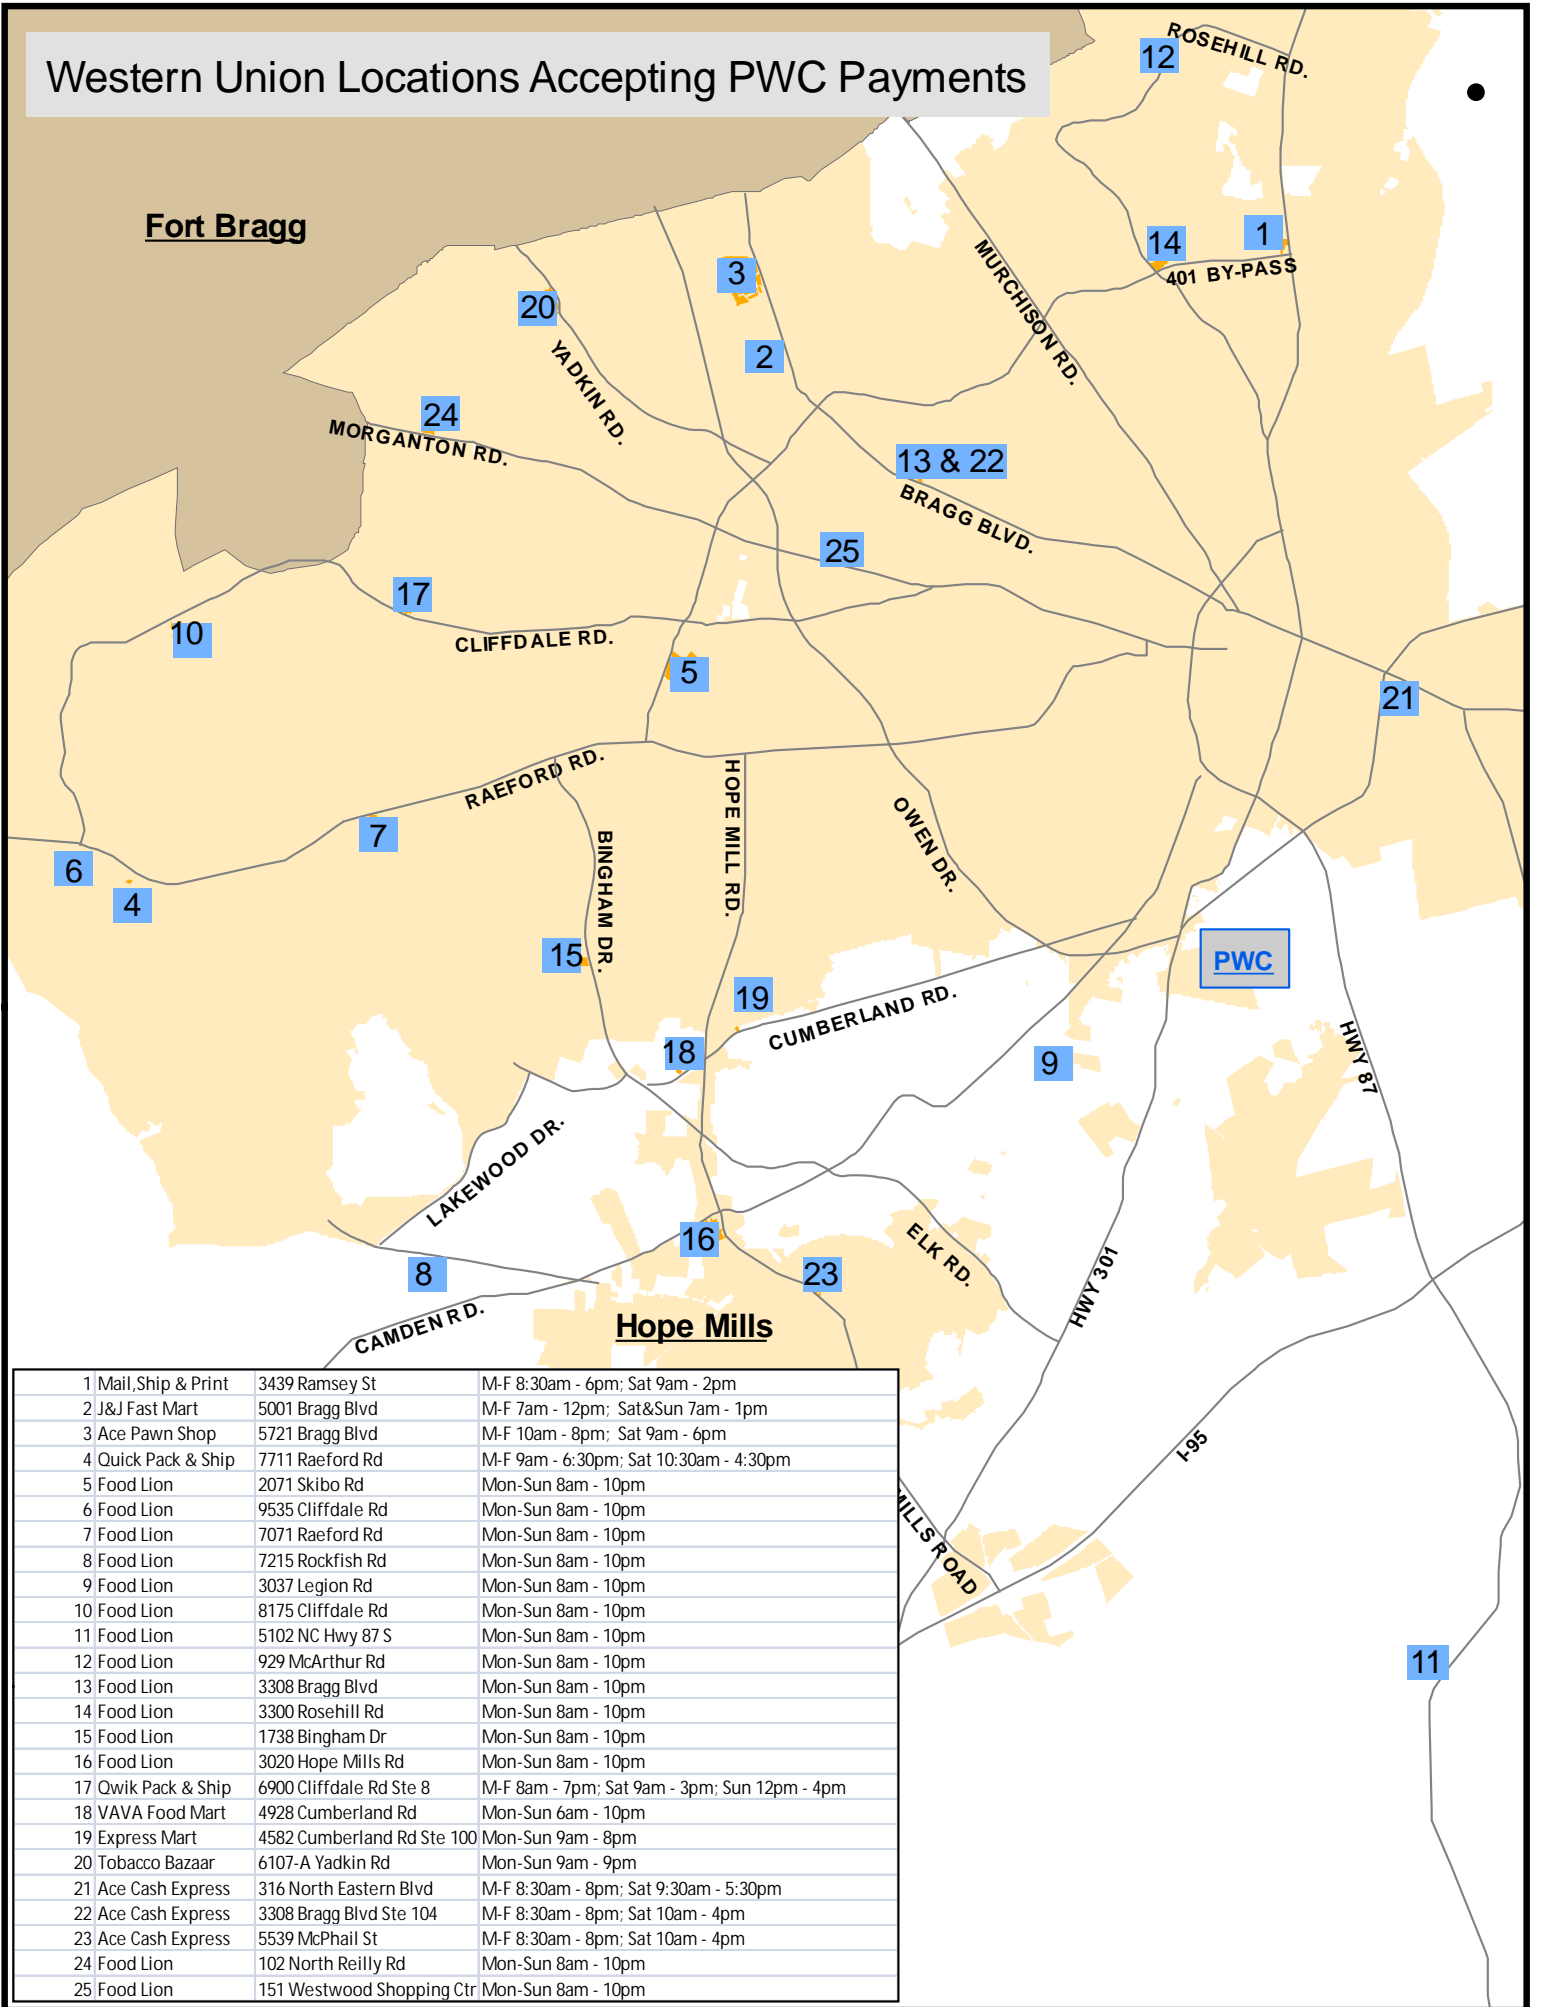

Western Union Locations Accepting PWC Payments

1	Mail, Ship & Print	3439 Ramsey St	M-F 8:30am - 6pm; Sat 9am - 2pm
2	J&J Fast Mart	5001 Bragg Blvd	M-F 7am - 12pm; Sat&Sun 7am - 1pm
3	Ace Pawn Shop	5721 Bragg Blvd	M-F 10am - 8pm; Sat 9am - 6pm
4	Quick Pack & Ship	7711 Raeford Rd	M-F 9am - 6:30pm; Sat 10:30am - 4:30pm
5	Food Lion	2071 Skibo Rd	Mon-Sun 8am - 10pm
6	Food Lion	9535 Cliffdale Rd	Mon-Sun 8am - 10pm
7	Food Lion	7071 Raeford Rd	Mon-Sun 8am - 10pm
8	Food Lion	7215 Rockfish Rd	Mon-Sun 8am - 10pm
9	Food Lion	3037 Legion Rd	Mon-Sun 8am - 10pm
10	Food Lion	8175 Cliffdale Rd	Mon-Sun 8am - 10pm
11	Food Lion	5102 NC Hwy 87 S	Mon-Sun 8am - 10pm
12	Food Lion	929 McArthur Rd	Mon-Sun 8am - 10pm
13	Food Lion	3308 Bragg Blvd	Mon-Sun 8am - 10pm
14	Food Lion	3300 Rosehill Rd	Mon-Sun 8am - 10pm
15	Food Lion	1738 Bingham Dr	Mon-Sun 8am - 10pm
16	Food Lion	3020 Hope Mills Rd	Mon-Sun 8am - 10pm
17	Qwik Pack & Ship	6900 Cliffdale Rd Ste 8	M-F 8am - 7pm; Sat 9am - 3pm; Sun 12pm - 4pm
18	VAVA Food Mart	4928 Cumberland Rd	Mon-Sun 6am - 10pm
19	Express Mart	4582 Cumberland Rd Ste 100	Mon-Sun 9am - 8pm
20	Tobacco Bazaar	6107-A Yadkin Rd	Mon-Sun 9am - 9pm
21	Ace Cash Express	316 North Eastern Blvd	M-F 8:30am - 8pm; Sat 9:30am - 5:30pm
22	Ace Cash Express	3308 Bragg Blvd Ste 104	M-F 8:30am - 8pm; Sat 10am - 4pm
23	Ace Cash Express	5539 McPhail St	M-F 8:30am - 8pm; Sat 10am - 4pm
24	Food Lion	102 North Reilly Rd	Mon-Sun 8am - 10pm
25	Food Lion	151 Westwood Shopping Ctr	Mon-Sun 8am - 10pm