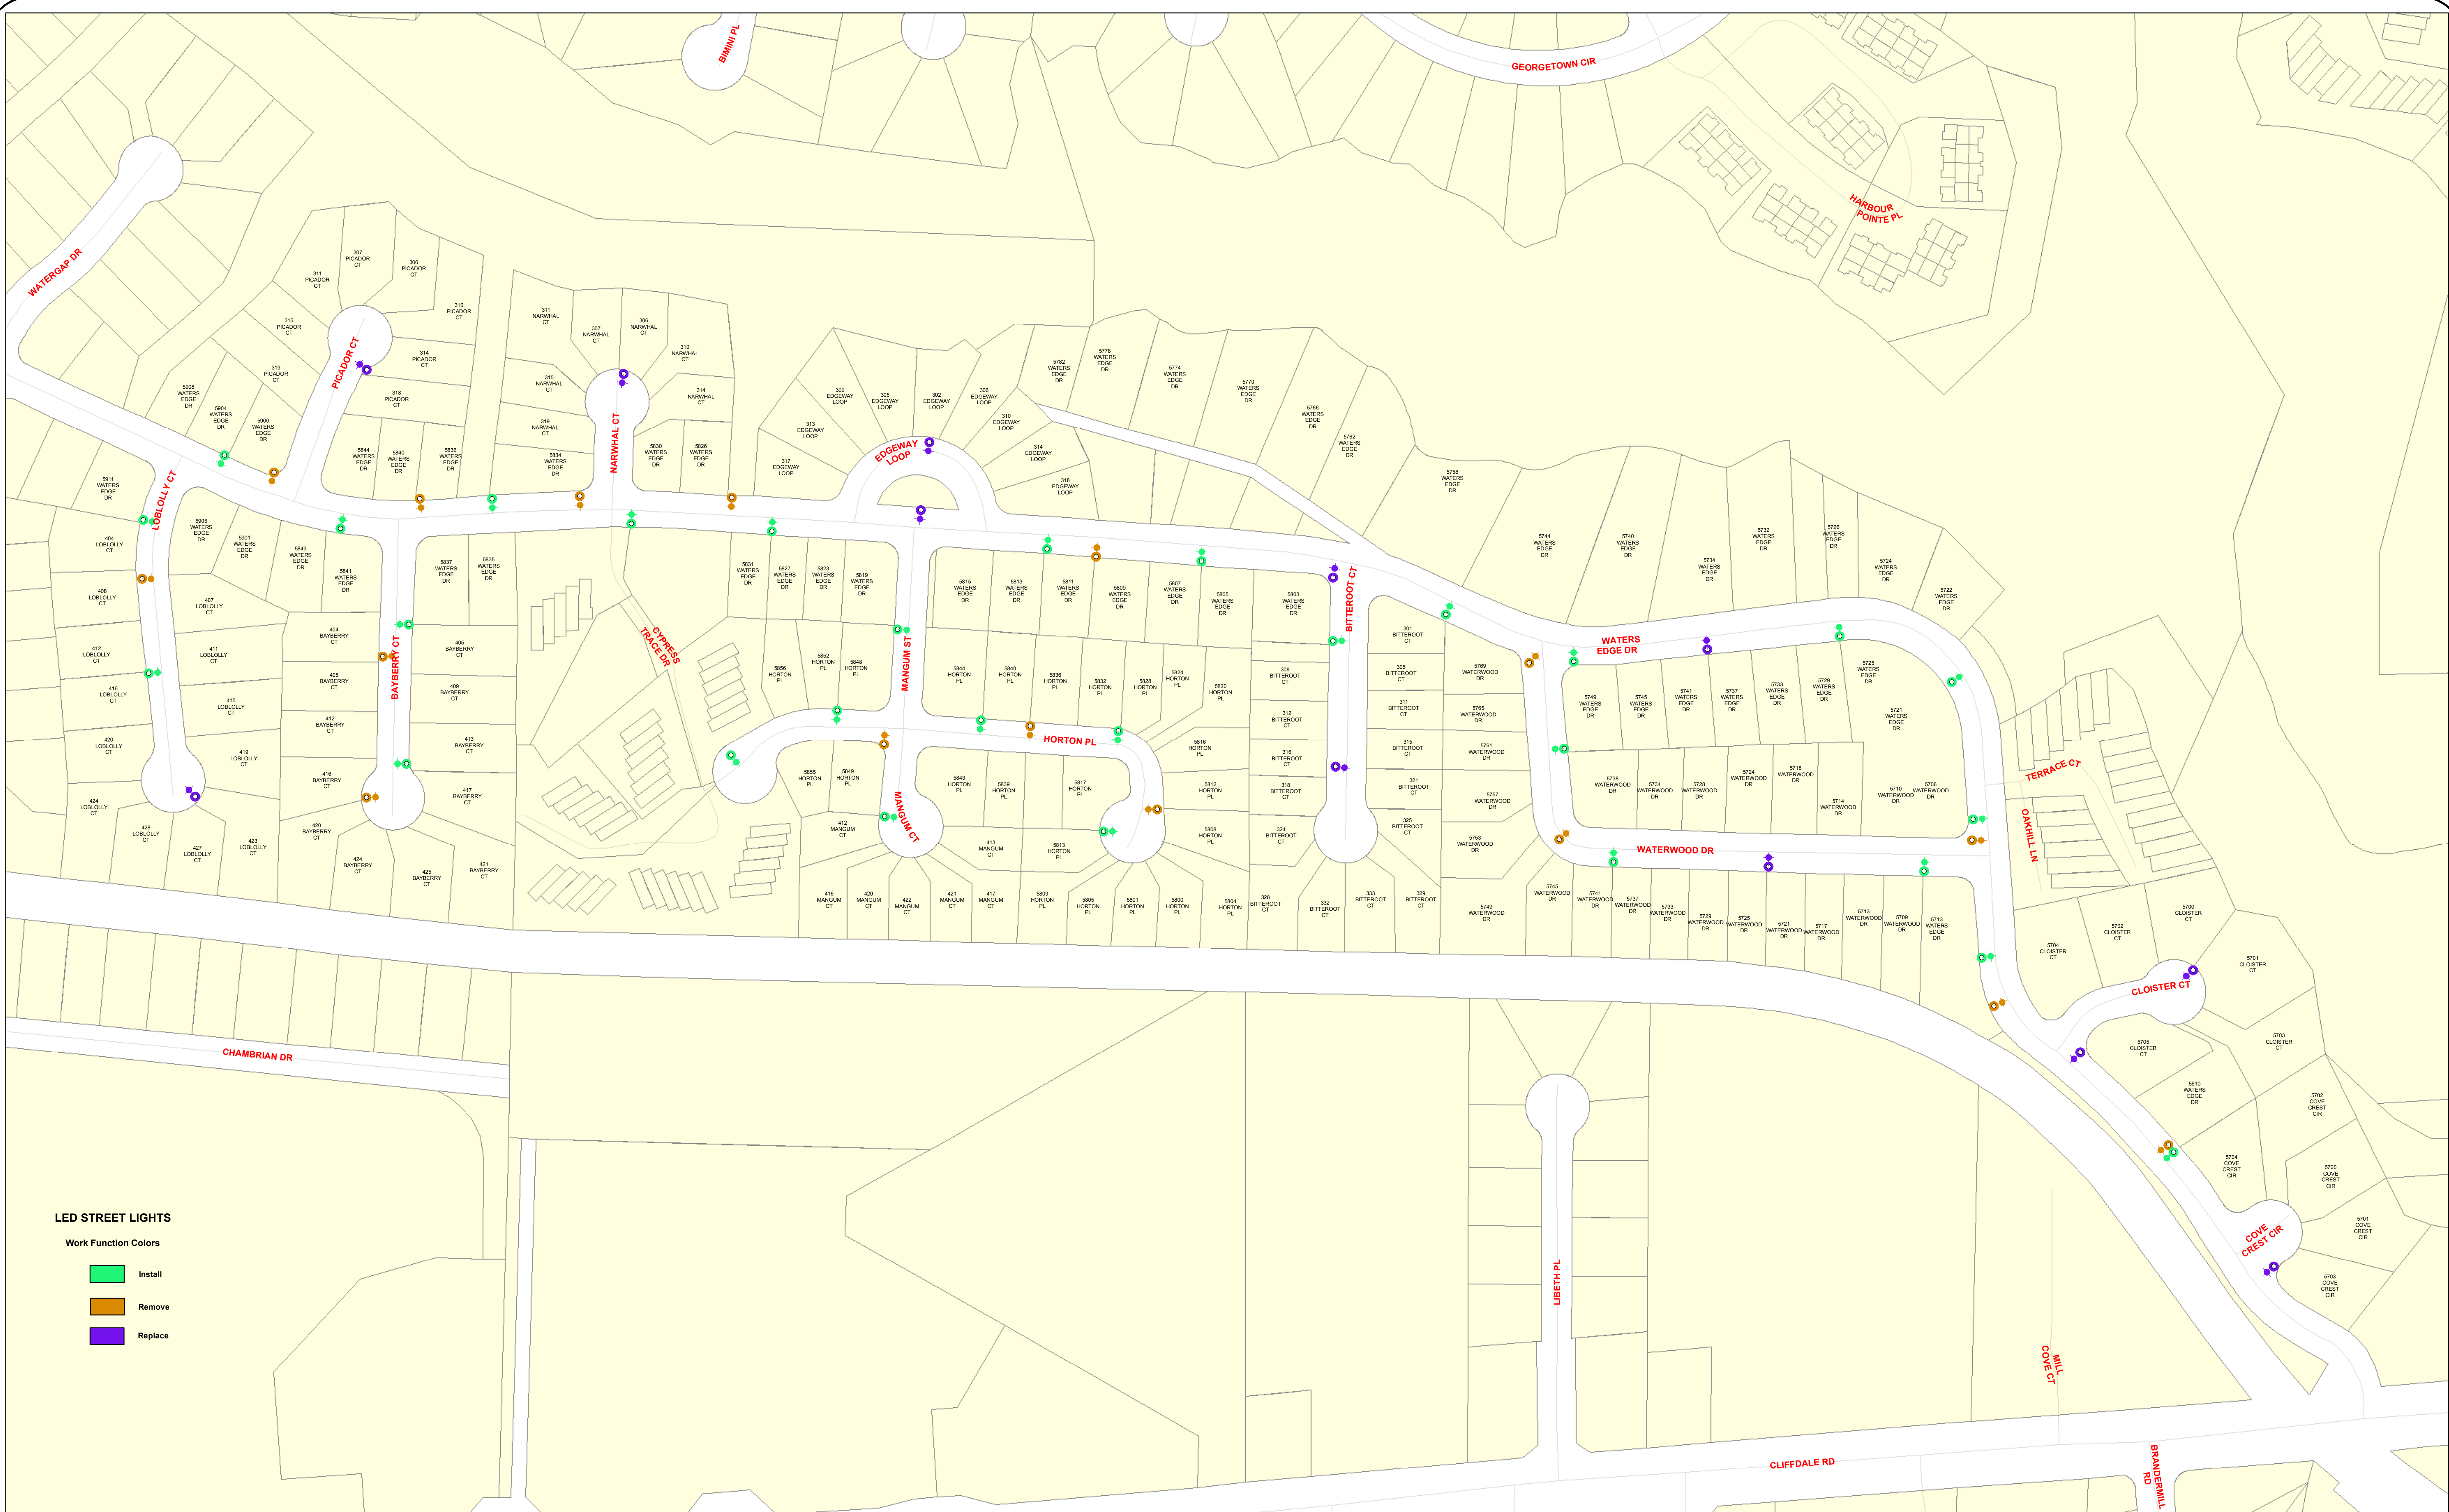

**LED STREET LIGHTS**

| Work Function Colors                  |         |
|---------------------------------------|---------|
| <span style="color: green;">■</span>  | Install |
| <span style="color: orange;">■</span> | Remove  |
| <span style="color: purple;">■</span> | Replace |

**WATER'S EDGE S/D (OFF CLIFFDALE ROAD)  
PWC I/S CITY LED STREET LIGHTING PROJECT  
PHASE II**

**LED STREET LIGHTS**

Work Function Colors

- Install
- Remove
- Replace

**WATER'S EDGE S/D (OFF CLIFFDALE ROAD)  
PWC LED STREET LIGHTING PROJECT  
PHASE 1**