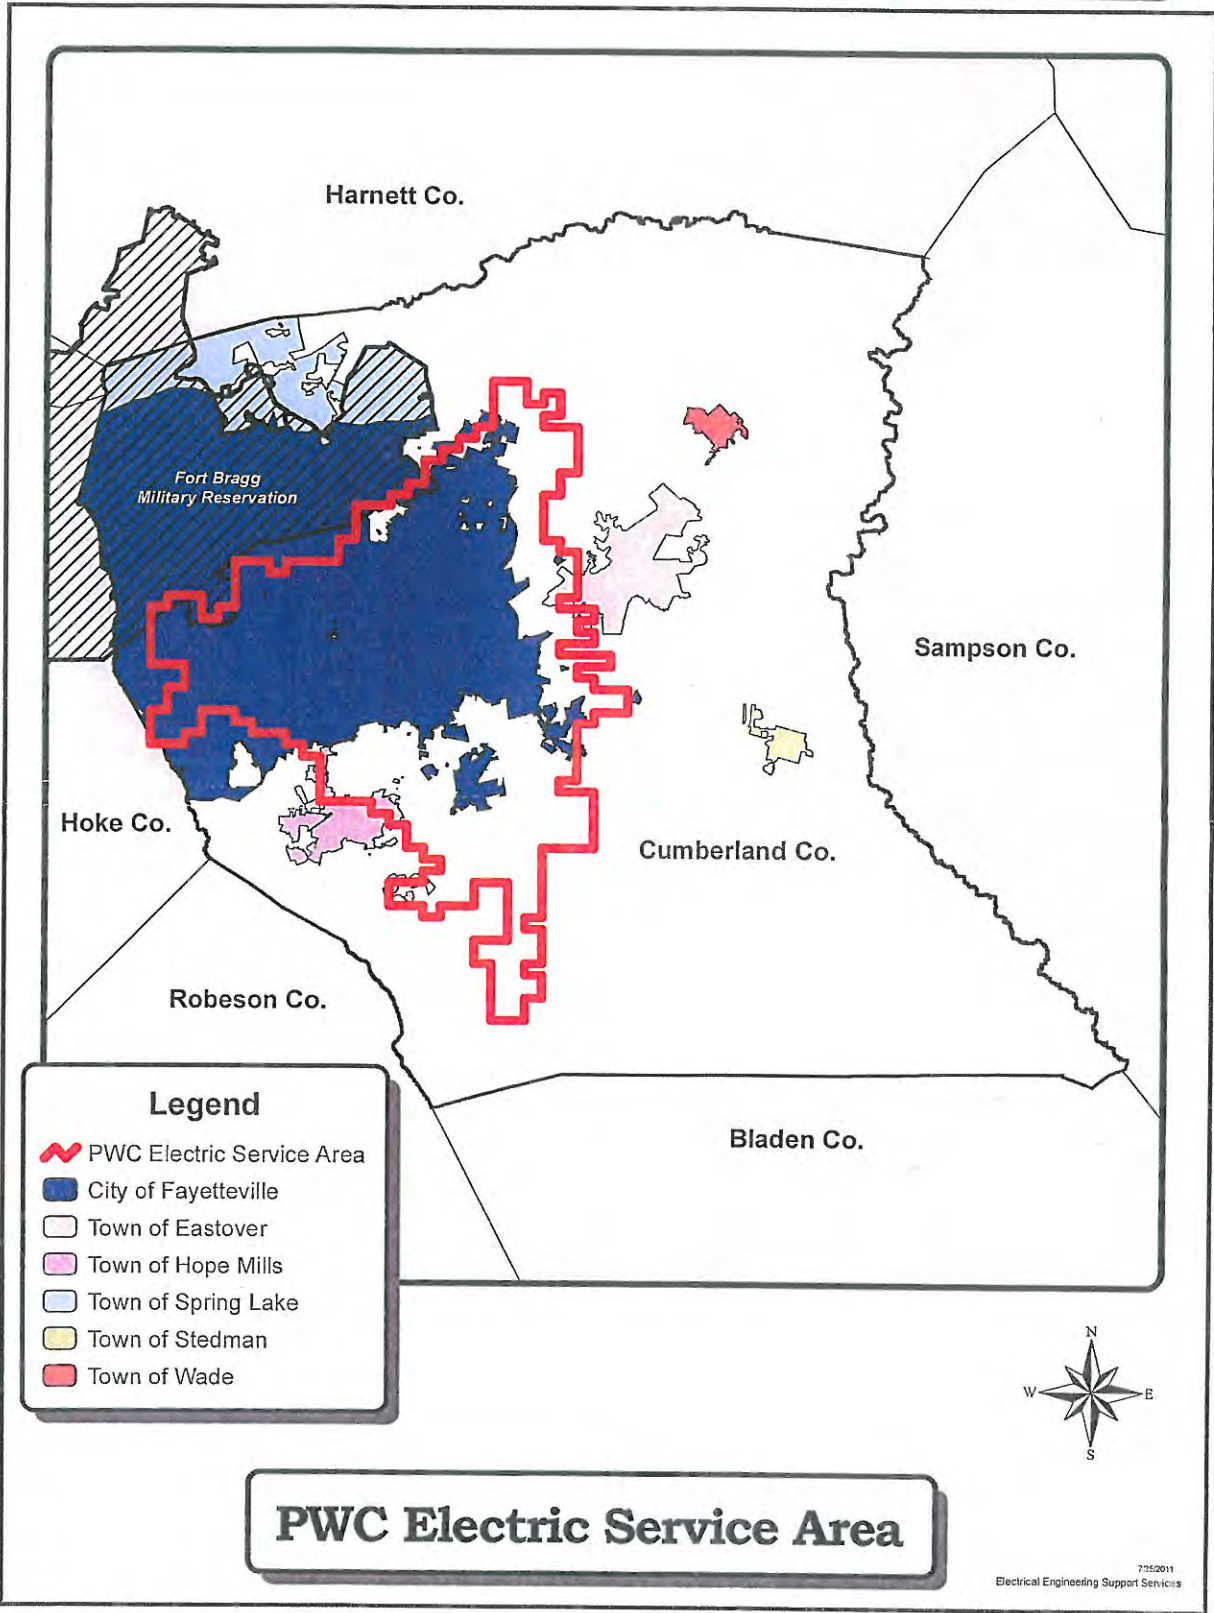

Water Distribution Service Area

Wastewater Collection Service Area

Legend

- PWC Electric Service Area
- City of Fayetteville
- Town of Eastover
- Town of Hope Mills
- Town of Spring Lake
- Town of Stedman
- Town of Wade

PWC Electric Service Area