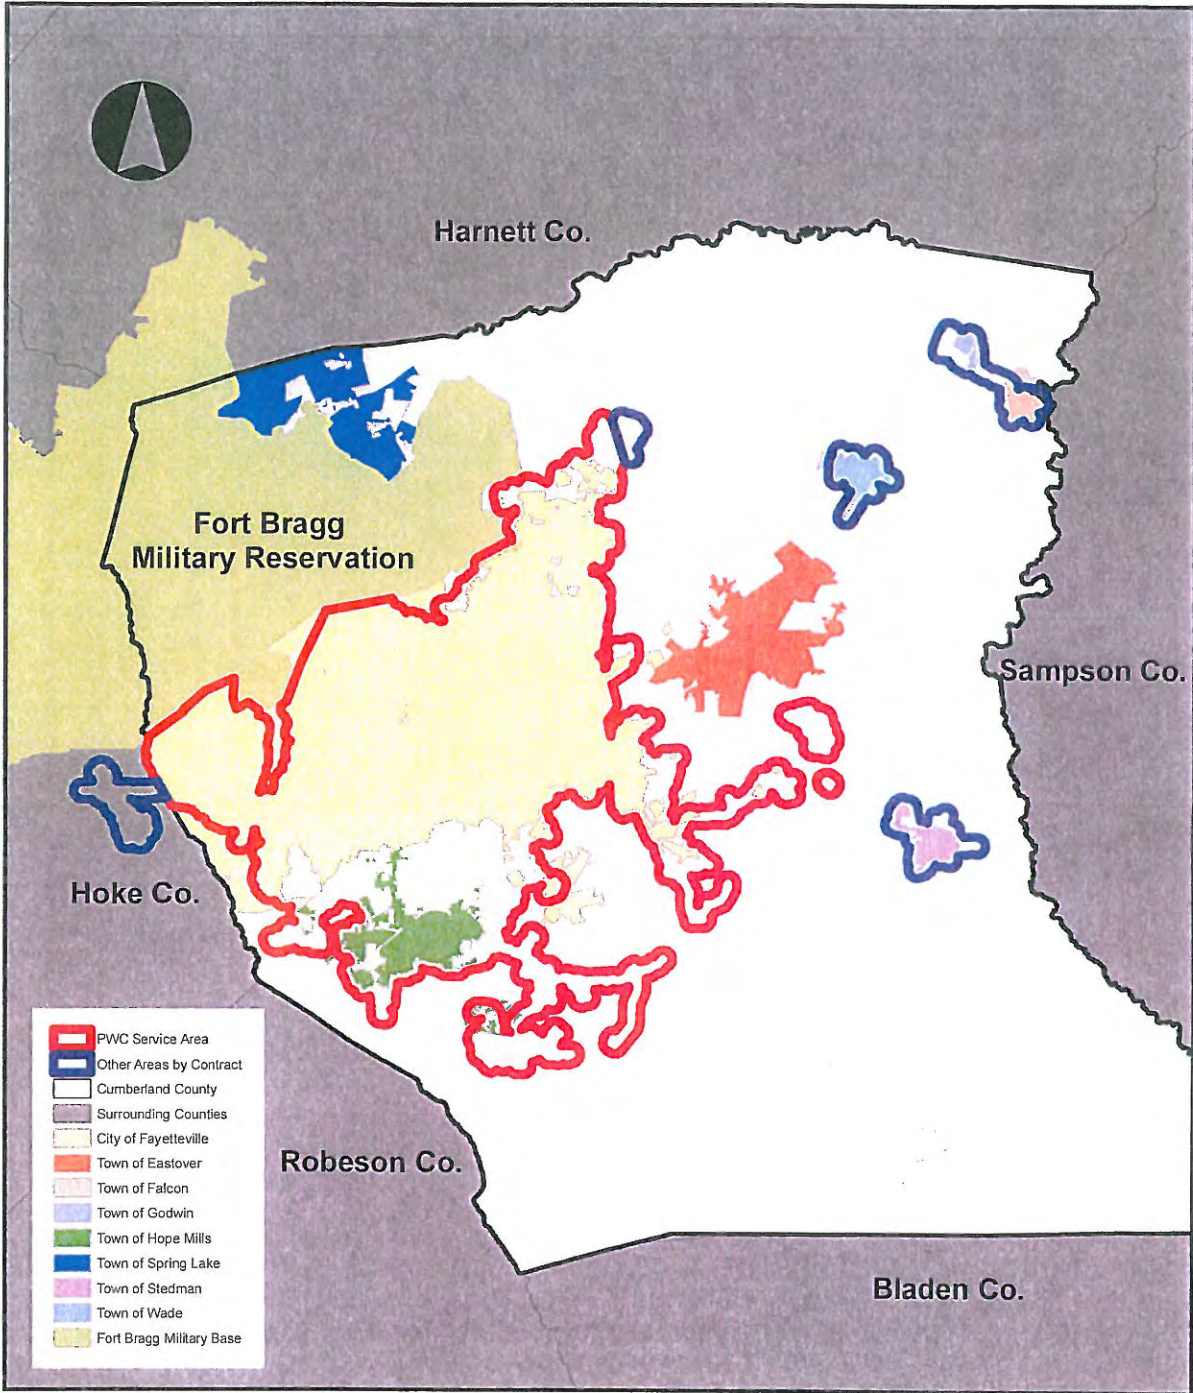

Water Distribution Service Area

Wastewater Collection Service Area

Legend

- PWC Electric Service Area
- City of Fayetteville
- Town of Eastover
- Town of Hope Mills
- Town of Spring Lake
- Town of Stedman
- Town of Wade

PWC Electric Service Area