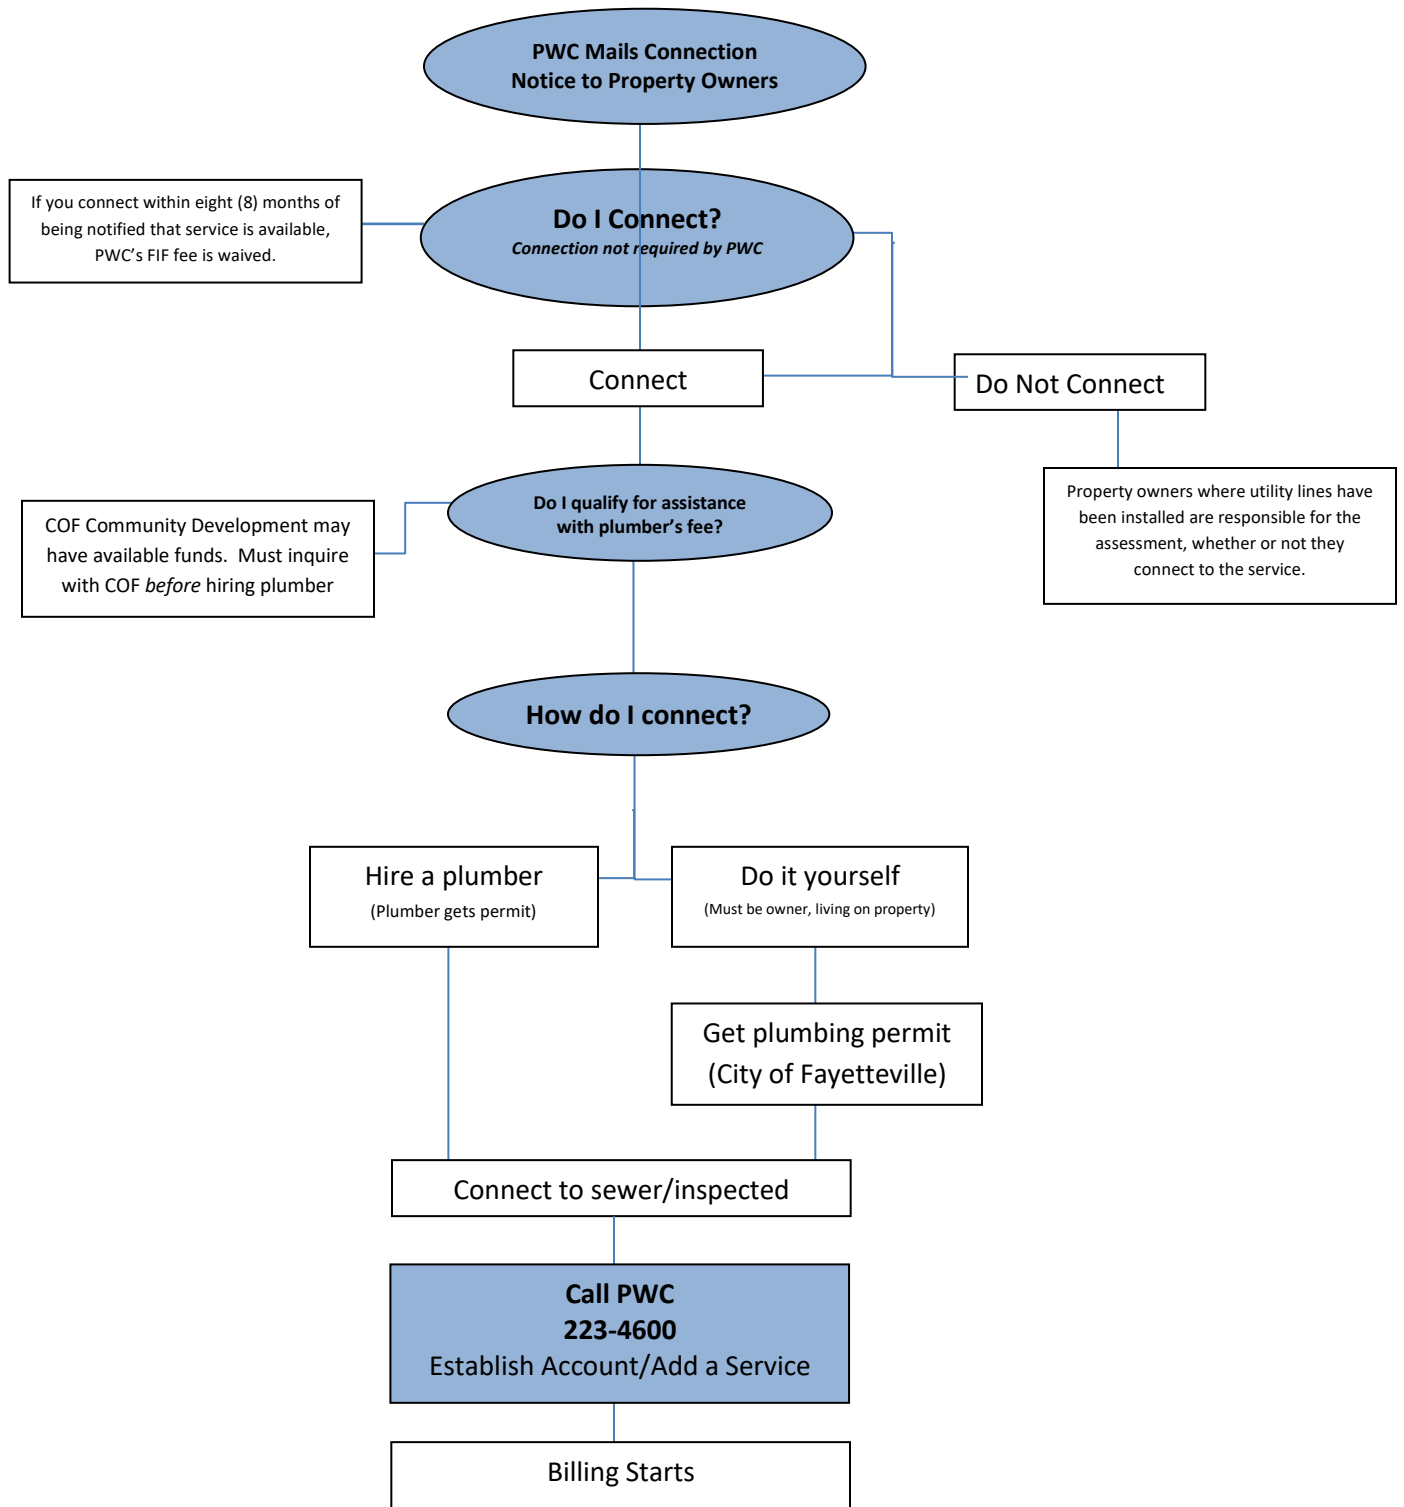

Steps to Connecting to Newly Installed Sewer Service

Note: Costs associated with connection to/use of sewer service are separate from the cost of the assessment which is the property owner's portion of the cost of the sewer improvements in your neighborhood.