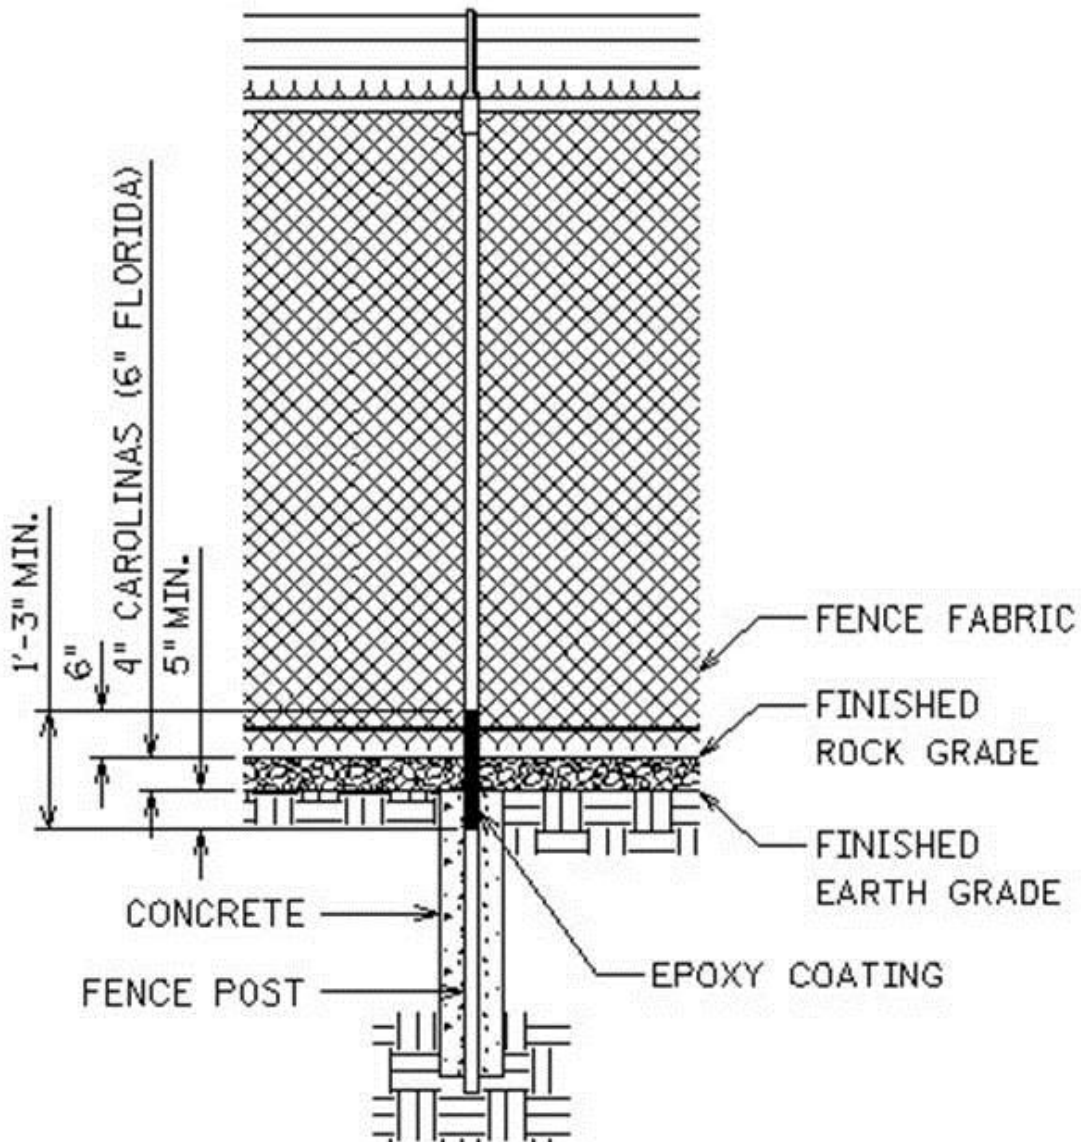

## 12.0 FENCE PROTECTIVE COATING

Devoe Bar-Rust 235, Multi-Purpose Epoxy Coating, Catalog Number 235-k-2904 (Haze Gray) or Porter coatings, PorterMastic 7000 Surface Tolerant Epoxy (Medium Gray) shall be applied to the outside surfaces of all line, corner and gate posts with a paint brush for a minimum distance of 15 inches as shown in Figure No. 1.

FIGURE NO. 1