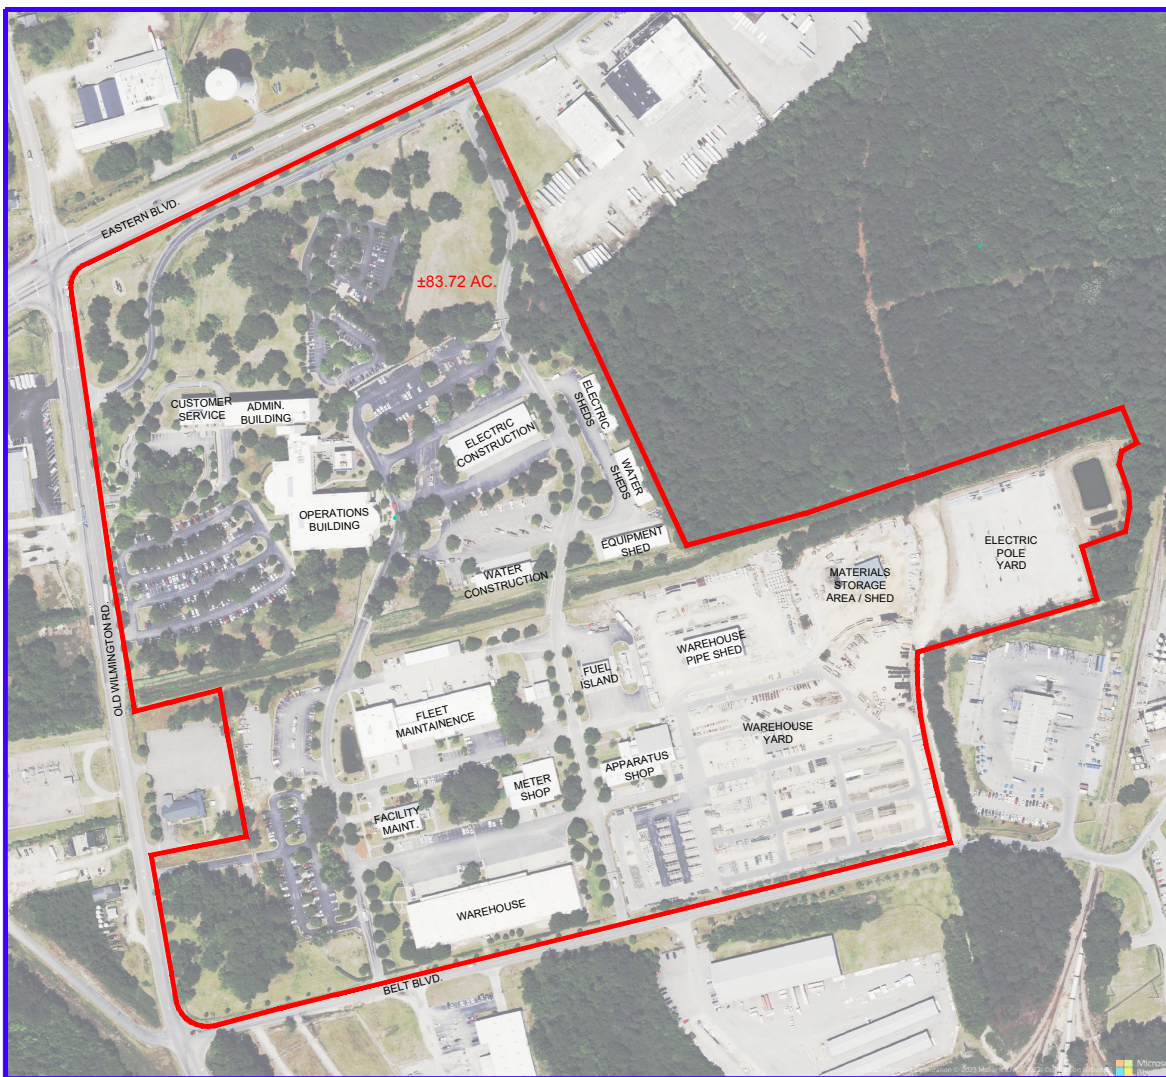

PWC OPERATIONS COMPLEX LANDSCAPING LAYOUT

955 Old Wilmington Rd.
Fayetteville, NC 28301

TOTAL LANDSCAPE AREA: ±83.72 ACRES

*MAP CONSIDERED N.T.S.
FOR REFERENCE PURPOSES ONLY
*ALL LINES PER GIS
DRAWN BY: WDJ
DATE: 11/17/2023